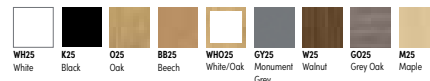

WOOD FINISHES