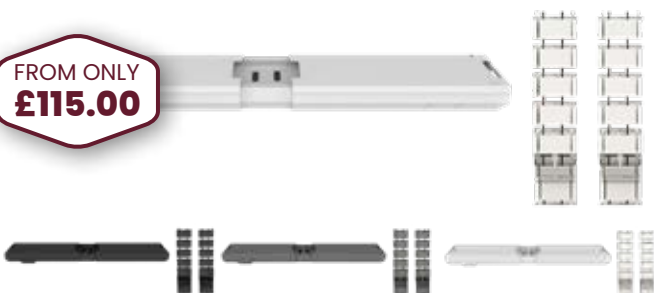

STEP 2

Order screen and brackets

STEP 3

Order cable management

Cable Management for R802X

FROM ONLY **£115.00**

Features:

- Available in 3 colour options
- Perfect accompaniment for use with the dual R802X sit-stand desk
- A very sleek look tucking away unsightly cables