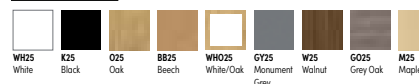

WOOD TOP FINISHES