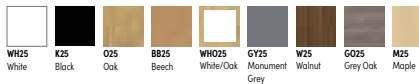

WOOD TOP FINISHES