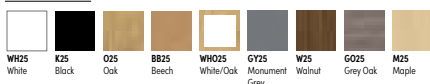

WOOD FINISHES

FRAME FINISHES

For screens see page 12

FROM ONLY
£175.00

R810 Frame Only

WHITE FRAME	BLACK FRAME	SILVER FRAME	MAX DESKTOP SIZE	PRICE EACH	PRICE 3+
R810WH	R810K	R810S	1785mm x 800mm	£184.00	£175.00