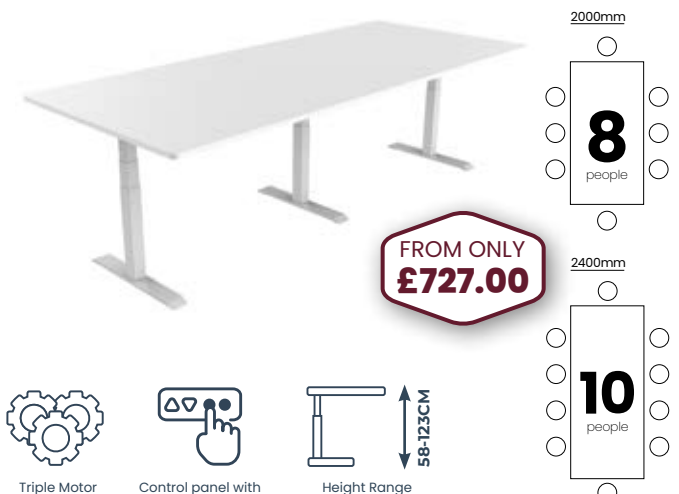

R805 Sit Stand Meeting/ Conference Table

Triple Motor System

Control panel with memory functionality

Height Range

SILVER FRAME	WHITE FRAME	BLACK FRAME	WIDTH	DEPTH	PRICE EACH	PRICE 3+
R805S201	R805WH201	R805K201	2000mm	1000mm	£742.00	£727.00
R805S241	R805WH241	R805K241	2400mm	1000mm	£773.00	£742.00

WOOD FINISHES

FRAME FINISHES