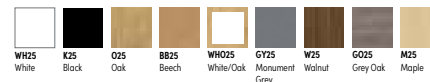

WOOD TOP FINISHES