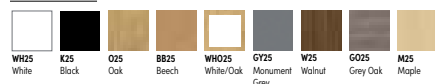

WOOD FINISHES

Please add wood finish when ordering Buddy Two/Three/Four, Booki Open Storage or Cubbi Closed Storage:

Cubbi Closed Storage

Features:

- 18mm carcass and solid back
- 470mm deep supplied with adjustable shelves
- Supplied ready to assemble

FROM ONLY
£169.00

CODE	HEIGHT	WIDTH	DEPTH	SHELVES INCLUDED	PRICE EACH	PRICE 3+
CUB72	720mm	800mm	470mm	1	£178.00	£169.00
CUB109	1090mm	800mm	470mm	2	£194.00	£184.00
CUB144	1440mm	800mm	470mm	3	£225.00	£215.00
CUB179	1790mm	800mm	470mm	4	£287.00	£277.00