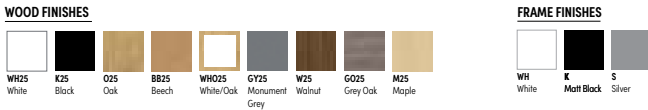

SILVER FRAME	WHITE FRAME	BLACK FRAME	WIDTH	DEPTH	PRICE EACH	PRICE 3+
R800S126	R800WH126	R800K126	1185mm	600mm	£329.00	£319.00
R800S128	R800WH128	R800K128	1185mm	800mm	£335.00	£329.00
R800S146	R800WH146	R800K146	1385mm	600mm	£345.00	£335.00
R800S148	R800WH148	R800K148	1385mm	800mm	£349.00	£339.00
R800S166	R800WH166	R800K166	1585mm	600mm	£355.00	£345.00
R800S168	R800WH168	R800K168	1585mm	800mm	£365.00	£349.00
R800S188	R800WH188	R800K188	1785mm	800mm	£375.00	£365.00