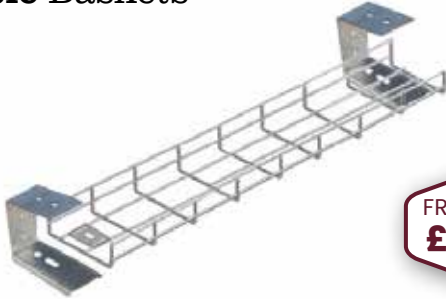

Cable Baskets

FROM ONLY
£24.00

Features:

- Simple and Easy to fit to the under side of any desk or table
- Complete with 2 x Nut & Bolt
- Width: available in 1200mm, 1400mm & 1600mm
- Sold as a Set

CODE	DESCRIPTION	PRICE EACH	PRICE 5+
RWBCT80	Cable Basket to fit 100cm - 120cm desk	£25.00	£24.00
RWBCT100	Cable Basket to fit 120cm - 140cm desk	£28.00	£27.00
RWBCT120	Cable Basket to fit 140cm - 180cm desk	£32.00	£30.00

Modesty Panel

FROM ONLY
£66.00