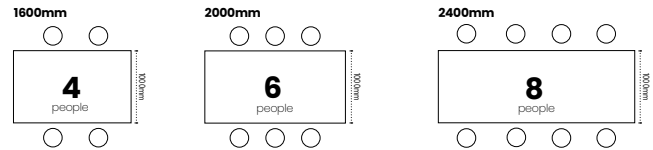

Alana Meeting/Conference Table

The Alana Meeting/Conference Table is a modern, robust solution for collaborative workspaces, boardrooms where functionality meets flexibility.

With nine attractive wood top finishes, the Alana can be customised to suit any interior style – from contemporary minimalism to warm and welcoming professional spaces.

Features:

- Great for meetings or collaborating
- Heavy duty frame
- 25mm Egger tabletops
- Adjustable feet

Meeting Tables:

BLACK FRAME	WIDTH	DEPTH	PRICE EACH
REVALANAK1610	1600mm	1000mm	£572.00
REVALANAK2010	2000mm	1000mm	£649.00
REVALANAK2410	2400mm	1000mm	£680.00

Meeting Tables Configuration:

WOOD FINISHES

FRAME FINISHES