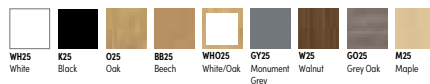

WOOD FINISHES