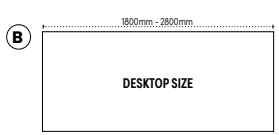

Meeting Tables Configuration:

WOOD FINISHES

FRAME FINISHES

R803 Frame Only Three-in-one Combination Frame

FRAME FINISHES

SILVER FRAME	WHITE FRAME	BLACK FRAME	PRICE EACH	PRICE 3+
R803S	R803WH	R803K	£589.00	£579.00