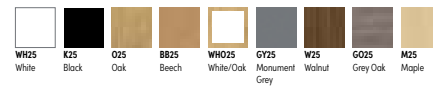

WOOD FINISHES