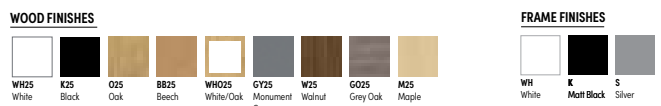

SILVER FRAME	WHITE FRAME	BLACK FRAME	WIDTH	PRICE EACH	PRICE 3+
R807SR1412L	R807WHR1412L	R807KR1412L	1385mm	£448.00	£432.00
R807SR1612L	R807WHR1612L	R807KR1612L	1585mm	£463.00	£448.00
R807SR1412R	R807WHR1412R	R807KR1412R	1385mm	£448.00	£432.00
R807SR1612R	R807WHR1612R	R807KR1612R	1585mm	£463.00	£448.00